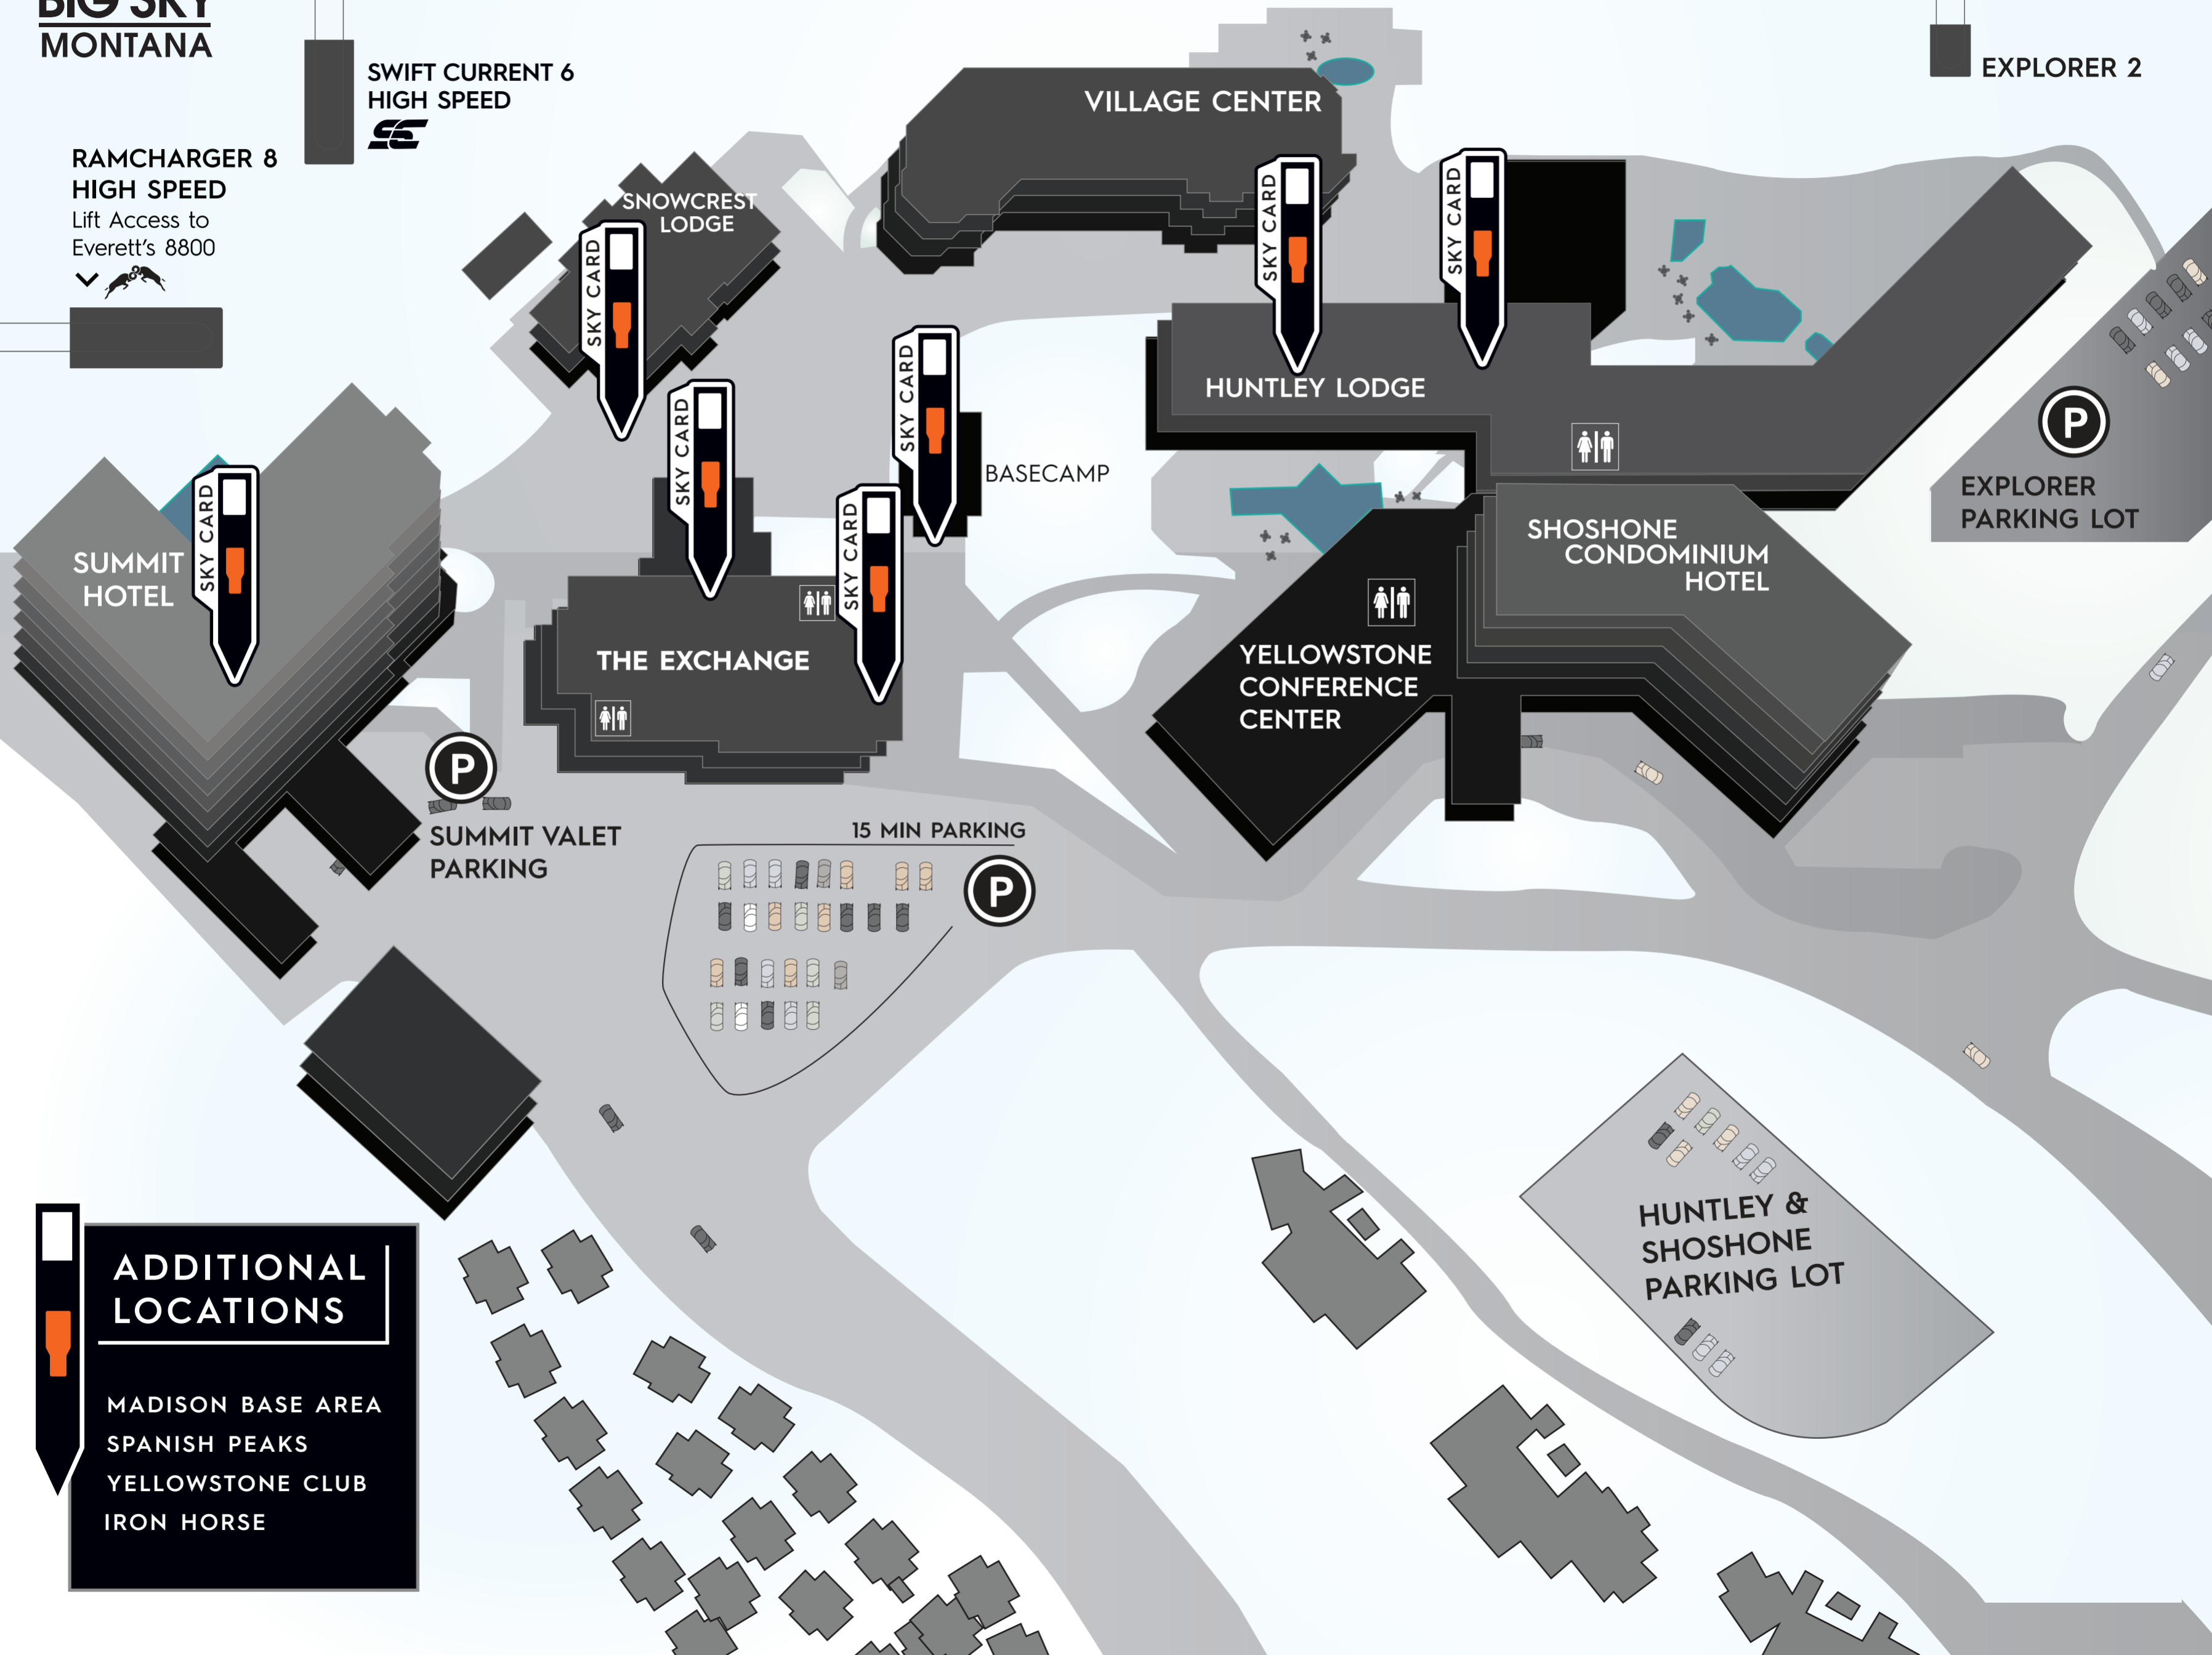

SKY CARD EXPRESS STATIONS

SWIFT CURRENT 6
HIGH SPEED

EXPLORER 2

RAMCHARGER 8
HIGH SPEED

Lift Access to
Everett's 8800

SUMMIT
HOTEL

THE EXCHANGE

VILLAGE CENTER

SNOWCREST
LODGE

HUNTLEY LODGE

BASECAMP

SHOSHONE
CONDOMINIUM
HOTEL

YELLOWSTONE
CONFERENCE
CENTER

SUMMIT VALET
PARKING

15 MIN PARKING

EXPLORER
PARKING LOT

HUNTLEY &
SHOSHONE
PARKING LOT

ADDITIONAL LOCATIONS

MADISON BASE AREA
SPANISH PEAKS
YELLOWSTONE CLUB
IRON HORSE